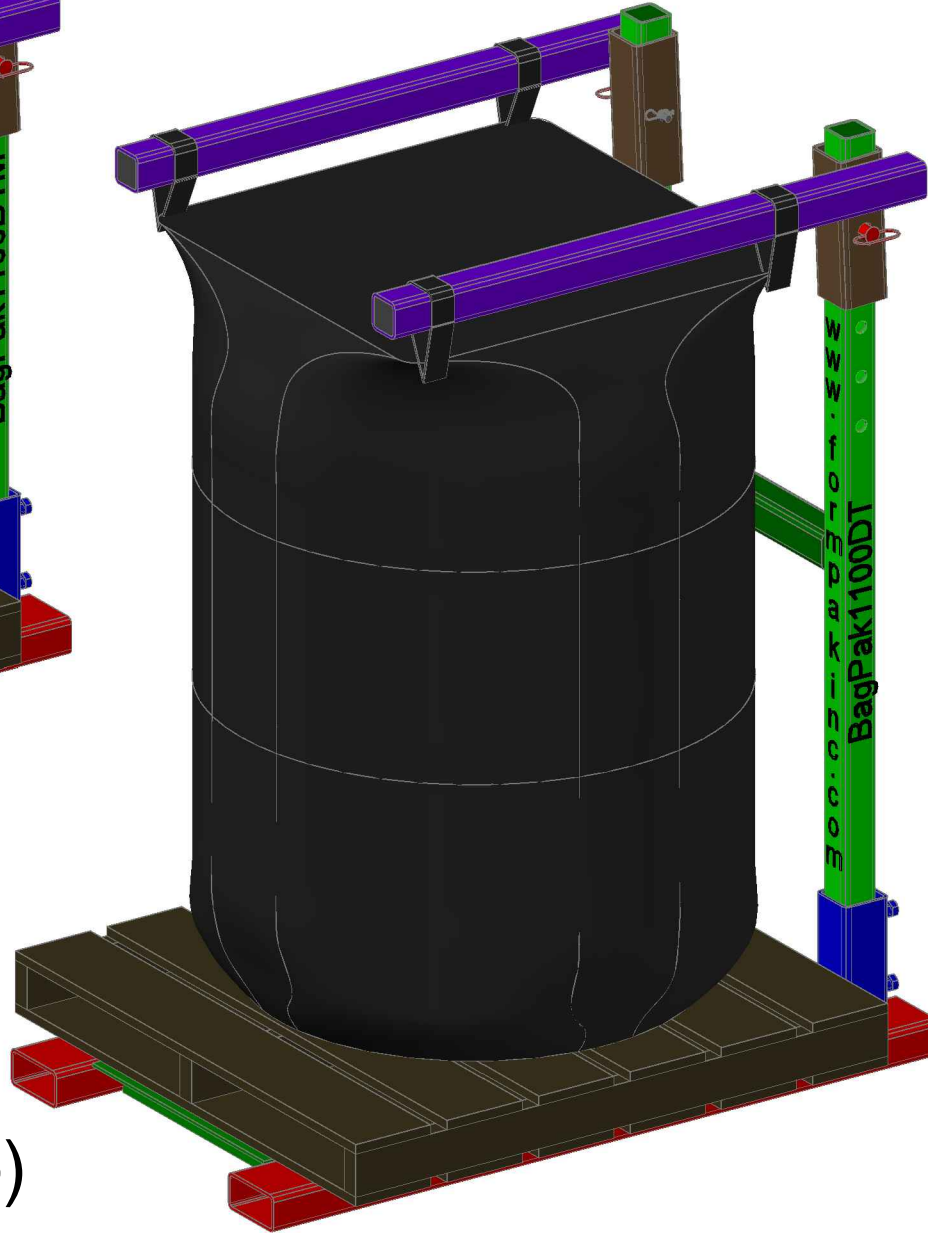

BagPak1100DT Mini
Adjustable for Bags 37"-53"
41" Tall Bag Shown

BagPak1100DT Standard
Adjustable for Bags 44"-60"
60" Tall Bag Shown

BagPak1100DT Grande
Adjustable for Bags 46"-80"
One Meter Tall Bag Shown

BagPak 1100 DT (Duffle Top)
Matches your bulk bag needs.

FormPak Inc.

Meeting Your Materials Handling Needs Since 1968